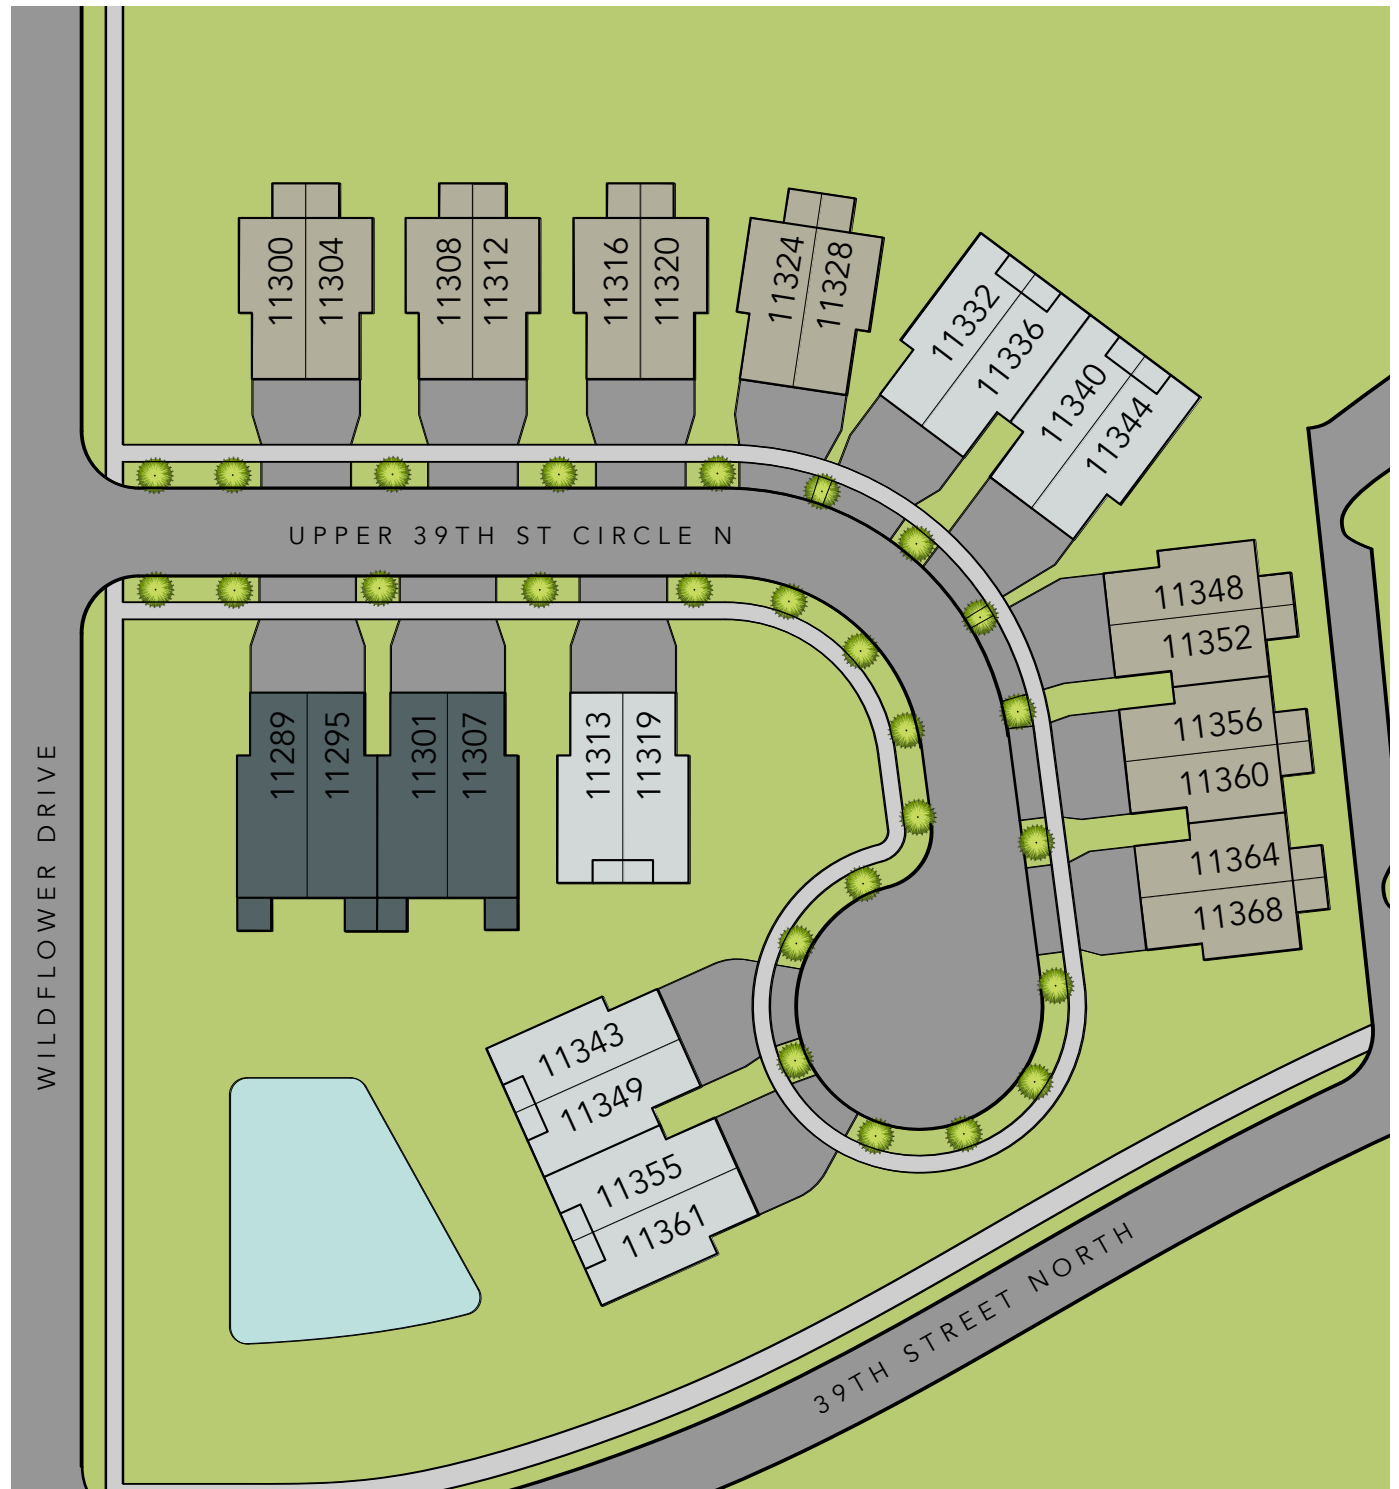

# WOODHELM

TOWNHOMES

PHASE 1

## KEY

-  Willow
-  Grove
-  Ivywood

This site plan includes measurements and dimensions that are approximate and for illustrative purposes only.